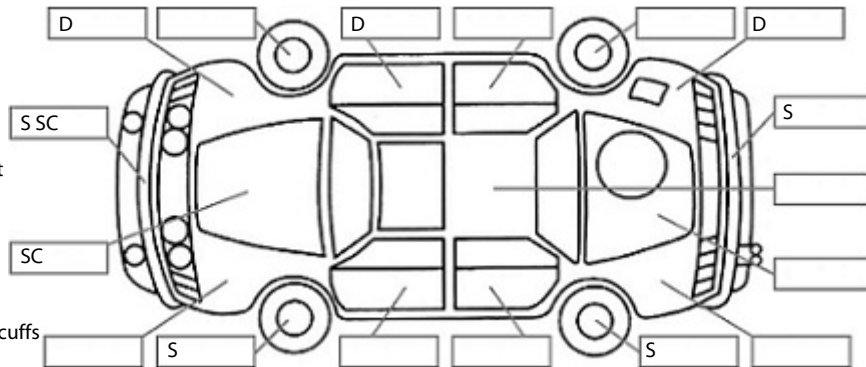

**Key:**

- S = scratch
- D = dent
- R = rust
- PT = paint defect
- C = crack
- P = pin dent
- \* = decals
- SC = stone chips
- W = significant scuffs

Body Inspection Comments

Note: some defects & blemishes may not be displayed in the diagram

Engine Timing Mechanism: Timing Chain  
 Evidence of Cam Belt Replacement: Not Applicable Kms:

	Pass	Fail	N/A
<b>Engine</b>			
Oil level	✓		
Smoke & fumes	✓		
Performance	✓		
Noise	✓		
<b>Cooling System</b>			
Coolant condition	✓		
Performance	✓		
Radiator / Hoses (visual)	✓		
<b>Transmission</b>			
Operation	✓		
Noise	✓		
Clutch			✓
CV joints	✓		
Wheel bearings	✓		
<b>Brakes</b>			
Performance	✓		
Hand Brake	✓		
<b>Tyres</b> (lowest observed tread depth of tyres)			
Left front	7	mm	
Right front	4	mm	
Left rear	4	mm	
Right rear	4	mm	
Spare	Yes		
<b>Suspension</b>			
Suspension performance	✓		
Steering performance	✓		
Shock absorbers	✓		
<b>Air Conditioning / Heater</b>			
Operation	✓		
<b>Electrical / Accessories</b>			
Head lights	✓		
Tail lights	✓		
Indicators	✓		
Dashboard warning lights	✓		
Wipers (front & rear)	✓		
Window winder FL	✓		
Window winder FR	✓		
Window winder RL	✓		
Window winder RR	✓		
Rear view mirrors	✓		
Radio (basic test only)	✓		
CD (basic test only)	✓		
Number of keys	2		
Central locking	✓		
Remote locking	✓		
Sat. Nav. (basic test only)	✓		
Reversing camera	✓		