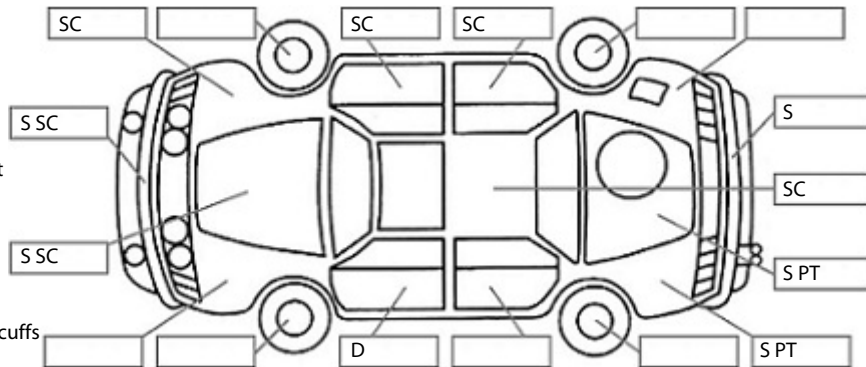

Make: Rover	Model: 825	Body Style: Sedan
Year: 1996	Registration: ZD3536	Reg Expiry: 05 Jan 2019
WoF Expiry: 19 Jan 2019	Odometer: 121,150 Kms	Good No: 18858987
VIN: SARRSCLKAM236452	Next Service: Due	Service History: No

Key:

- S = scratch
- D = dent
- R = rust
- PT = paint defect
- C = crack
- P = pin dent
- * = decals
- SC = stone chips
- W = significant scuffs

Note: some defects & blemishes may not be displayed in the diagram