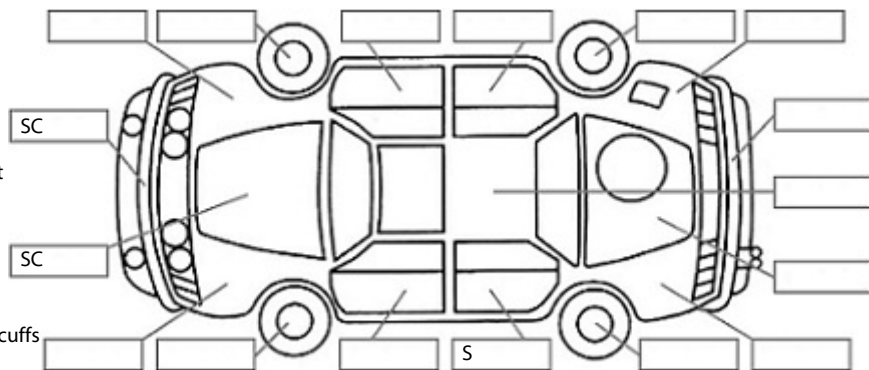

<b>Make:</b> KIA	<b>Model:</b> Sportage	<b>Body Style:</b> SUV
<b>Year:</b> 2017	<b>Registration:</b> LWL919	<b>Reg Expiry:</b> 26 Sep 2019
<b>WoF Expiry:</b> 18 Sep 2020	<b>Odometer:</b> 32,985 Kms	<b>Good No:</b> 18854818
<b>VIN:</b> KNAPM813SH728309	<b>Next Service:</b> 45,000kms	<b>Service History:</b> Yes

**Key:**

- S = scratch
- D = dent
- R = rust
- PT = paint defect
- C = crack
- P = pin dent
- \* = decals
- SC = stone chips
- W = significant scuffs

Body Inspection Comments

Cracks on windscreen

Note: some defects & blemishes may not be displayed in the diagram