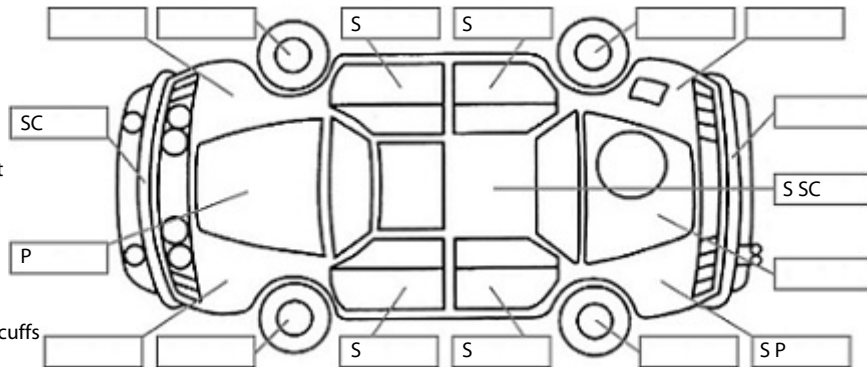

Make: Nissan	Model: Navara	Body Style: Utility
Year: 2006	Registration: DMP242	Reg Expiry: 20 Jan 2019
WoF Expiry: 30 Jan 2020	Odometer: 232,535 Kms	Good No: 18846052
VIN: VSKCVAD40A0121252	Next Service: 240,000kms	Service History: No

Key:

- S = scratch
- D = dent
- R = rust
- PT = paint defect
- C = crack
- P = pin dent
- * = decals
- SC = stone chips
- W = significant scuffs

Body Inspection Comments

Note: some defects & blemishes may not be displayed in the diagram