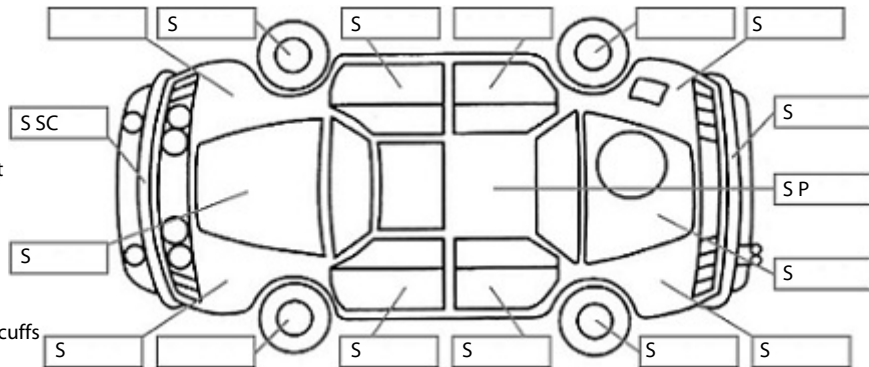

Make: Mitsubishi	Model: Pajero	Body Style: SUV
Year: 2007	Registration: GYH688	Reg Expiry: 19 Apr 2019
WoF Expiry: 31 Dec 2019	Odometer: 202,977 Kms	Good No: 18841462
VIN: 7AT0CJ08X13002597	Next Service: ?	Service History: No

Key:

- S = scratch
- D = dent
- R = rust
- PT = paint defect
- C = crack
- P = pin dent
- * = decals
- SC = stone chips
- W = significant scuffs

Body Inspection Comments

Stone chips in windscreen.

Note: some defects & blemishes may not be displayed in the diagram