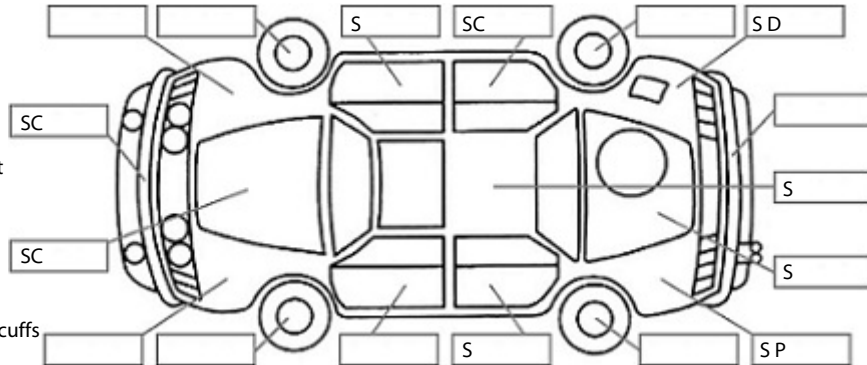

Make: Nissan	Model: Navara	Body Style: Utility
Year: 2016	Registration: JTJ406	Reg Expiry: 28 Apr 2019
WoF Expiry: 29 Apr 2019	Odometer: 27,487 Kms	Good No: 18619813
VIN: MNTCB4D23A000996	Next Service: 47,200kms	Service History: No

Key:

- S = scratch
- D = dent
- R = rust
- PT = paint defect
- C = crack
- P = pin dent
- * = decals
- SC = stone chips
- W = significant scuffs

Body Inspection Comments

R/H tail light chipped.
Stone chipped screen .