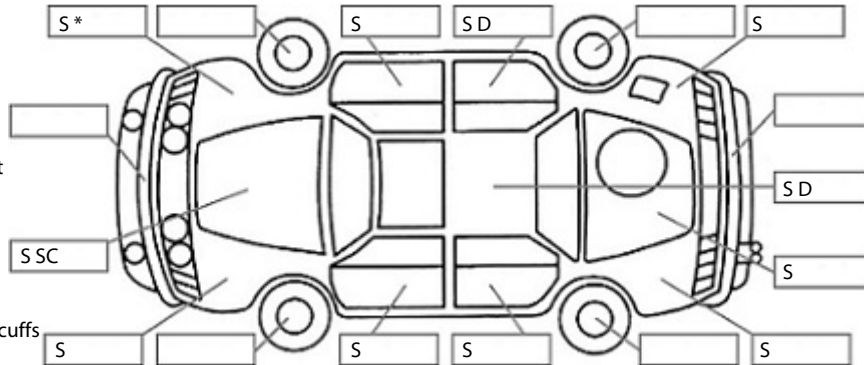

<b>Make:</b> Nissan	<b>Model:</b> Navara	<b>Body Style:</b> Utility
<b>Year:</b> 2009	<b>Registration:</b> EZD625	<b>Reg Expiry:</b> 26 May 2019
<b>WoF Expiry:</b> 19 Jun 2019	<b>Odometer:</b> 175,115 Kms	<b>Good No:</b> 18608072
<b>VIN:</b> MNTCPUD22A000012	<b>Next Service:</b> 177527	<b>Service History:</b> No

**Key:**

- S = scratch
- D = dent
- R = rust
- PT = paint defect
- C = crack
- P = pin dent
- \* = decals
- SC = stone chips
- W = significant scuffs

Body Inspection Comments

Note: some defects &amp; blemishes may not be displayed in the diagram

Road Conditions During Test Drive: Dry

Engine Timing Mechanism: Timing Chain  
 Evidence of Cam Belt Replacement: Not Applicable Kms:

	Pass	Fail	N/A
<b>Engine</b>			
Oil level	✓		
Smoke & fumes	✓		
Performance	✓		
Noise	✓		
<b>Cooling System</b>			
Coolant condition	✓		
Performance	✓		
Radiator / Hoses (visual)	✓		
<b>Transmission</b>			
Operation	✓		
Noise	✓		
Clutch	✓		
CV joints	✓		
Wheel bearings	✓		
<b>Brakes</b>			
Performance	✓		
Hand Brake	✓		
<b>Tyres</b> (lowest observed tread depth of tyres)			
Left front	8	mm	
Right front	8	mm	
Left rear	8	mm	
Right rear	11	mm	
Spare		Yes	
<b>Suspension</b>			
Suspension performance	✓		
Steering performance	✓		
Shock absorbers	✓		
<b>Air Conditioning / Heater</b>			
Operation	✓		
<b>Electrical / Accessories</b>			
Head lights	✓		
Tail lights	✓		
Indicators	✓		
Dashboard warning lights	✓		
Wipers (front & rear)	✓		
Window winder FL	✓		
Window winder FR	✓		
Window winder RL	✓		
Window winder RR	✓		
Rear view mirrors	✓		
Radio (basic test only)		✓	
CD (basic test only)		✓	
Number of keys	1		
Central locking	✓		
Remote locking			✓
Sat. Nav. (basic test only)			✓
Reversing camera			✓