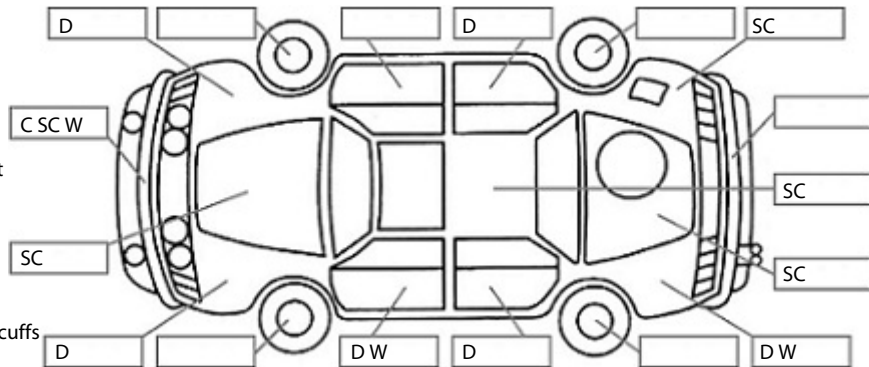

Key:

- S = scratch
- D = dent
- R = rust
- PT = paint defect
- C = crack
- P = pin dent
- * = decals
- SC = stone chips
- W = significant scuffs

Body Inspection Comments

Stone chips to f/screen
GPS aerial fitted to roof

Note: some defects & blemishes may not be displayed in the diagram

Conditions During Body Inspection: Dry

Under Carriage & Under Bonnet Inspection Comments

Interior Comments

Seats	Poor
Carpets	Average
Panels	Average
Dashboard	Minor scuffs