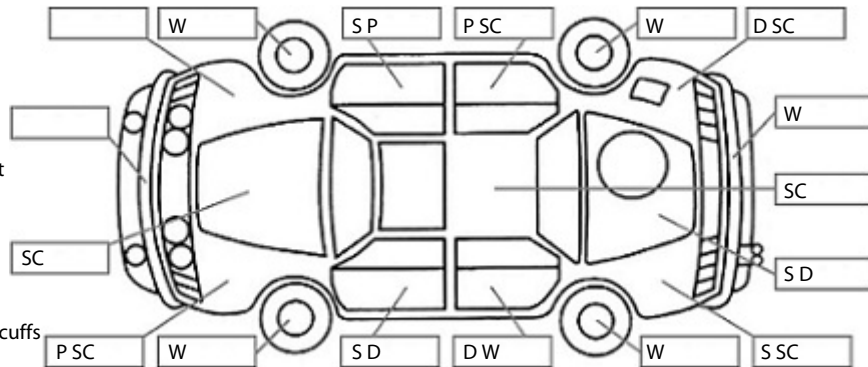

<b>Make:</b> Toyota	<b>Model:</b> Landcruiser	<b>Body Style:</b> SUV
<b>Year:</b> 2003	<b>Registration:</b> BJL238	<b>Reg Expiry:</b> 10 Aug 2019
<b>WoF Expiry:</b> 20 Mar 2019	<b>Odometer:</b> 350,063 Kms	<b>Good No:</b> 18606018
<b>VIN:</b> JTECB09J103010646	<b>Next Service:</b> 354,900kms	<b>Service History:</b> No

**Key:**

S = scratch  
 D = dent  
 R = rust  
 PT = paint defect  
 C = crack  
 P = pin dent  
 \* = decals  
 SC = stone chips  
 W = significant scuffs

Note: some defects & blemishes may not be displayed in the diagram

**Body Inspection Comments**

R/H tail light cracked.  
 Stone chips on screen.  
 Detachable tow bar .

Conditions During Body Inspection: Wet

**Under Carriage & Under Bonnet Inspection Comments**

Tidy .

**Interior Comments**

Seats	rip on side of drivers seat .
Carpets	Average
Panels	Average
Dashboard	Average

**General Comments**

Tidy higher km SUV.

Road Conditions During Test Drive: Wet

Engine Timing Mechanism: Cambelt  
 Evidence of Cam Belt Replacement: Yes                      Kms: 205,005