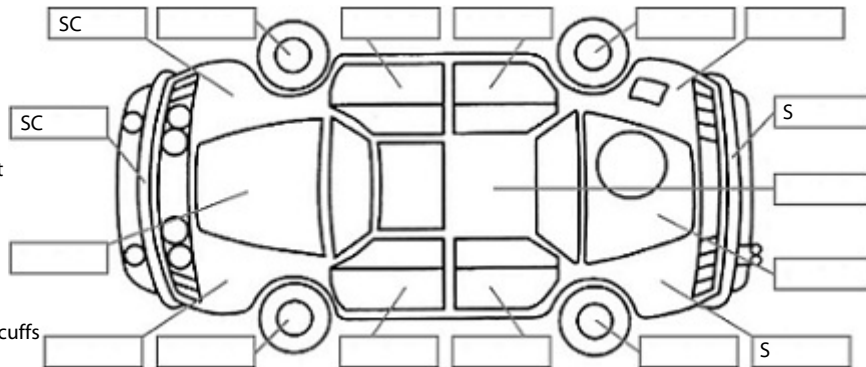

Key:

- S = scratch
- D = dent
- R = rust
- PT = paint defect
- C = crack
- P = pin dent
- * = decals
- SC = stone chips
- W = significant scuffs

Body Inspection Comments

Front tyres edge worn.

Note: some defects & blemishes may not be displayed in the diagram

Engine Timing Mechanism: Timing Chain
 Evidence of Cam Belt Replacement: Not Applicable Kms:

	Pass	Fail	N/A
Engine			
Oil level	✓		
Smoke & fumes	✓		
Performance	✓		
Noise	✓		
Cooling System			
Coolant condition	✓		
Performance	✓		
Radiator / Hoses (visual)	✓		
Transmission			
Operation	✓		
Noise	✓		
Clutch			✓
CV joints			✓
Wheel bearings	✓		
Brakes			
Performance	✓		
Hand Brake	✓		
Tyres (lowest observed tread depth of tyres)			
Left front	4	mm	
Right front	5	mm	
Left rear	2	mm	
Right rear	2	mm	
Spare	Yes		
Suspension			
Suspension performance	✓		
Steering performance	✓		
Shock absorbers	✓		
Air Conditioning / Heater			
Operation	✓		
Electrical / Accessories			
Head lights	✓		
Tail lights	✓		
Indicators	✓		
Dashboard warning lights	✓		
Wipers (front & rear)	✓		
Window winder FL	✓		
Window winder FR	✓		
Window winder RL			✓
Window winder RR			✓
Rear view mirrors	✓		
Radio (basic test only)	✓		
CD (basic test only)	✓		
Number of keys	2		
Central locking	✓		
Remote locking	✓		
Sat. Nav. (basic test only)	✓		
Reversing camera	✓		