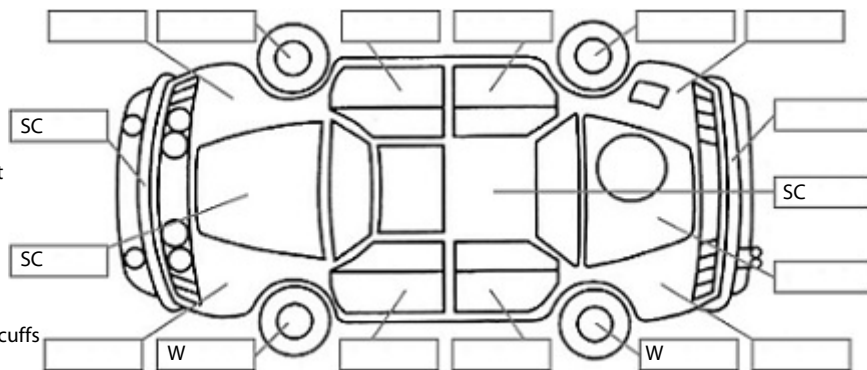

Key:

- S = scratch
- D = dent
- R = rust
- PT = paint defect
- C = crack
- P = pin dent
- * = decals
- SC = stone chips
- W = significant scuffs

Body Inspection Comments

Stone chips on front windscreen

Note: some defects & blemishes may not be displayed in the diagram