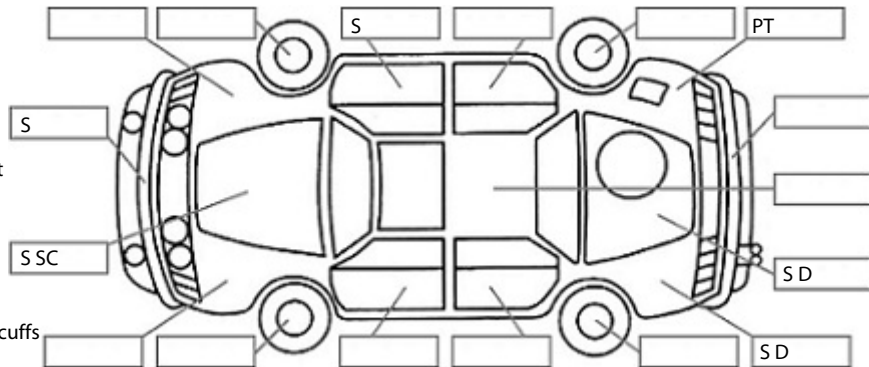

**Key:**

- S = scratch
- D = dent
- R = rust
- PT = paint defect
- C = crack
- P = pin dent
- \* = decals
- SC = stone chips
- W = significant scuffs

**Body Inspection Comments**

Screen mouldings missing  
R wing mirror cracked

Seats	hole RF. poor
Carpets	Poor
Panels	Poor
Dashboard	Poor

**General Comments**

Road Conditions During Test Drive: Dry

Engine Timing Mechanism: Timing Chain  
Evidence of Cam Belt Replacement: Not Applicable Kms: