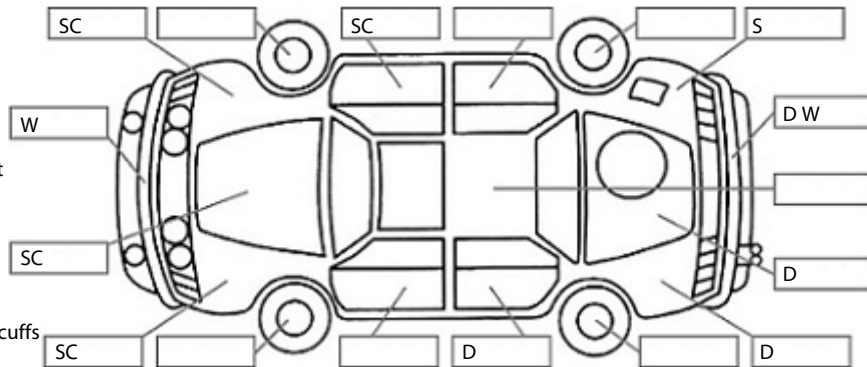

<b>Make:</b> Ford	<b>Model:</b> Ranger	<b>Body Style:</b> Utility
<b>Year:</b> 2014	<b>Registration:</b> HQR948	<b>Reg Expiry:</b> 24 Oct 2018
<b>WoF Expiry:</b> 28 Sep 2018	<b>Odometer:</b> 86,442 Kms	<b>Good No:</b> 18584993
<b>VIN:</b> MNAUMFF50EW2930	<b>Next Service:</b> 87000	<b>Service History:</b> Yes

**Key:**

- S = scratch
- D = dent
- R = rust
- PT = paint defect
- C = crack
- P = pin dent
- \* = decals
- SC = stone chips
- W = significant scuffs

**Body Inspection Comments**

Note: some defects &amp; blemishes may not be displayed in the diagram

Stone chips front screen. Dents left inner sill. Dents rear cab corners. Right front inner sill needs painting

Conditions During Body Inspection: Wet

**Under Carriage & Under Bonnet Inspection Comments**
**Interior Comments**