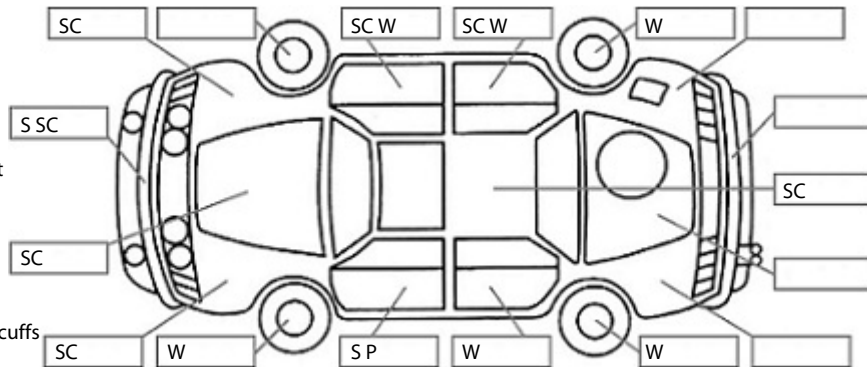

**Key:**

- S = scratch
- D = dent
- R = rust
- PT = paint defect
- C = crack
- P = pin dent
- \* = decals
- SC = stone chips
- W = significant scuffs

**Body Inspection Comments**

Cracks in fog lights.  
Stone chipped screen .