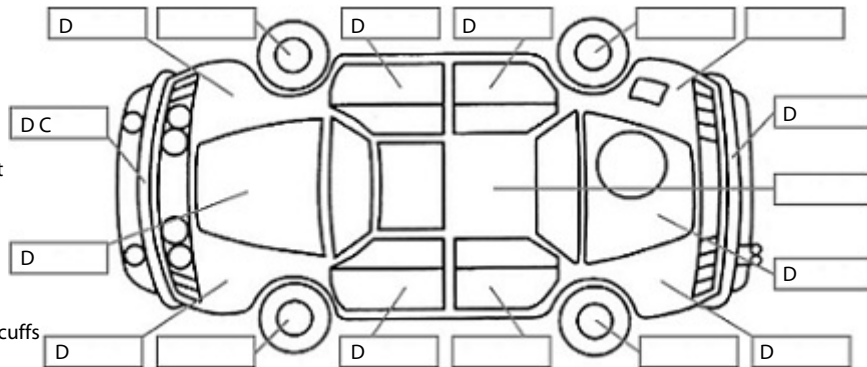

Key:

- S = scratch
- D = dent
- R = rust
- PT = paint defect
- C = crack
- P = pin dent
- * = decals
- SC = stone chips
- W = significant scuffs

Body Inspection Comments

Note: some defects & blemishes may not be displayed in the diagram

Front bumper spot light cover missing. Front grille damaged. Dent left rear cab corner. Left rear wheel centre cap missing. Dents right cant rail. Front and rear cup holders broken

Conditions During Body Inspection: Dry