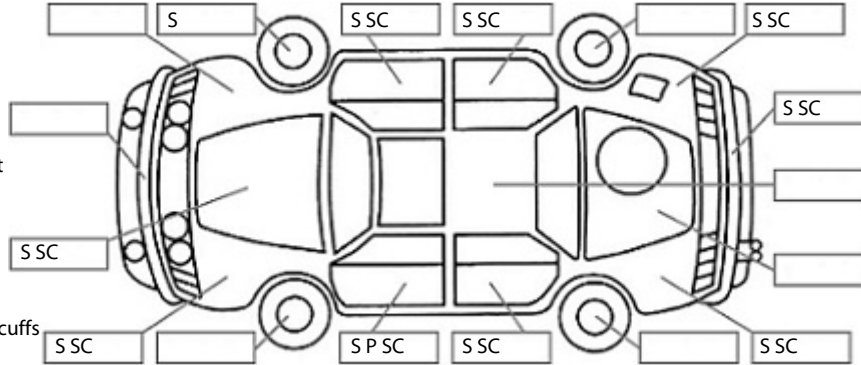

**Key:**

- S = scratch
- D = dent
- R = rust
- PT = paint defect
- C = crack
- P = pin dent
- \* = decals
- SC = stone chips
- W = significant scuffs

Body Inspection Comments

Note: some defects & blemishes may not be displayed in the diagram