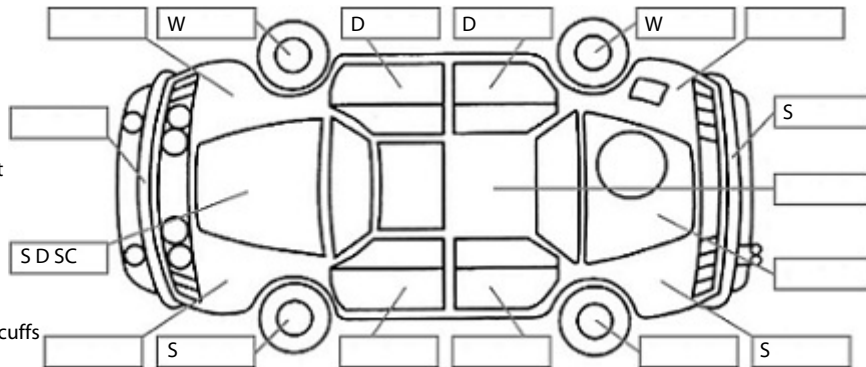

Make: Hyundai	Model: Tucson	Body Style: SUV
Year: 2016	Registration: KBC926	Reg Expiry: 14 Jun 2018
WoF Expiry: 31 Aug 2019	Odometer: 62,238 Kms	Good No: 18527028
VIN: KMHJ2814MHU22992	Next Service: 54,000kms	Service History: Yes

Key:

- S = scratch
- D = dent
- R = rust
- PT = paint defect
- C = crack
- P = pin dent
- * = decals
- SC = stone chips
- W = significant scuffs

Body Inspection Comments

Note: some defects & blemishes may not be displayed in the diagram