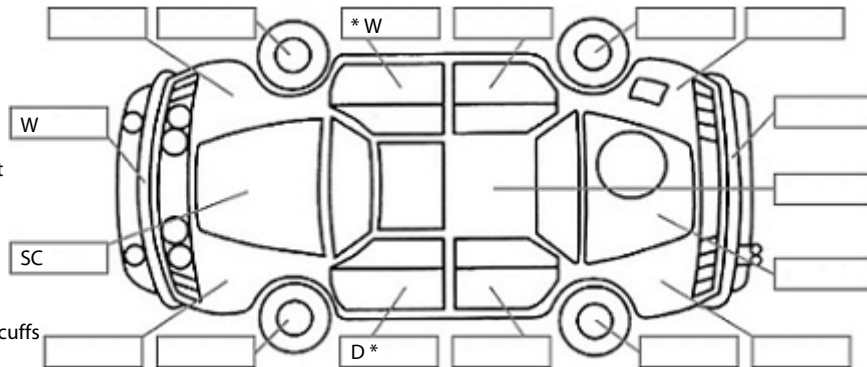

<b>Make:</b> Mazda	<b>Model:</b> Bt-50	<b>Body Style:</b> Utility
<b>Year:</b> 2,013	<b>Registration:</b> HAD139	<b>Reg Expiry:</b> 01 Nov 2018
<b>WoF Expiry:</b> 09 Aug 2018	<b>Odometer:</b> 83,991 Kms	<b>Good No:</b> 18332706
<b>VIN:</b> MM0UP0YF10016322	<b>Next Service:</b> 88,000	<b>Service History:</b> No

**Key:**

- S = scratch
- D = dent
- R = rust
- PT = paint defect
- C = crack
- P = pin dent
- \* = decals
- SC = stone chips
- W = significant scuffs

Body Inspection Comments

Right rear indicator not working  
 R/H front seat base trim broken  
 Dent on inner door sill R/H side