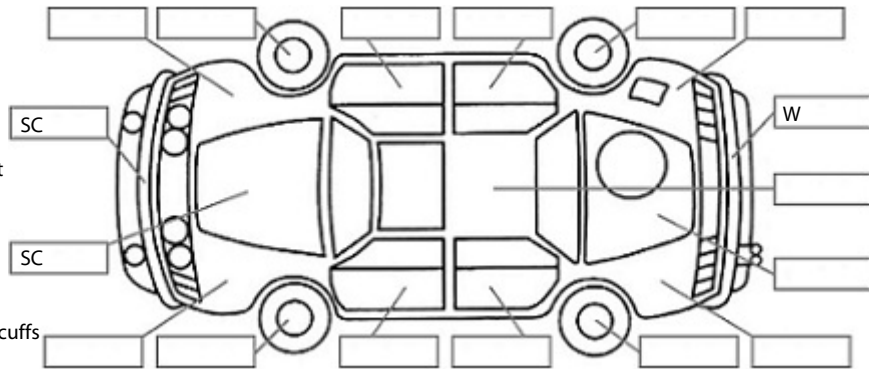

Key:

- S = scratch
- D = dent
- R = rust
- PT = paint defect
- C = crack
- P = pin dent
- * = decals
- SC = stone chips
- W = significant scuffs

Body Inspection Comments

Right rear tyre on wear indicators