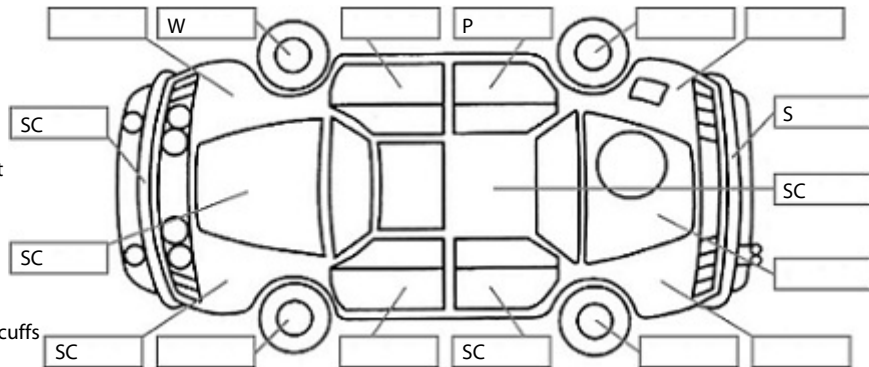

Key:

- S = scratch
- D = dent
- R = rust
- PT = paint defect
- C = crack
- P = pin dent
- * = decals
- SC = stone chips
- W = significant scuffs

Body Inspection Comments

Note: some defects & blemishes may not be displayed in the diagram