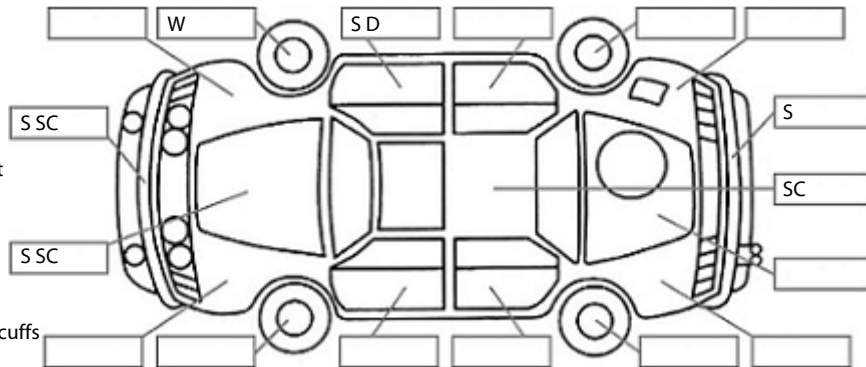

Key:

- S = scratch
- D = dent
- R = rust
- PT = paint defect
- C = crack
- P = pin dent
- * = decals
- SC = stone chips
- W = significant scuffs

Body Inspection Comments

Driver side plastic sill cover crack.