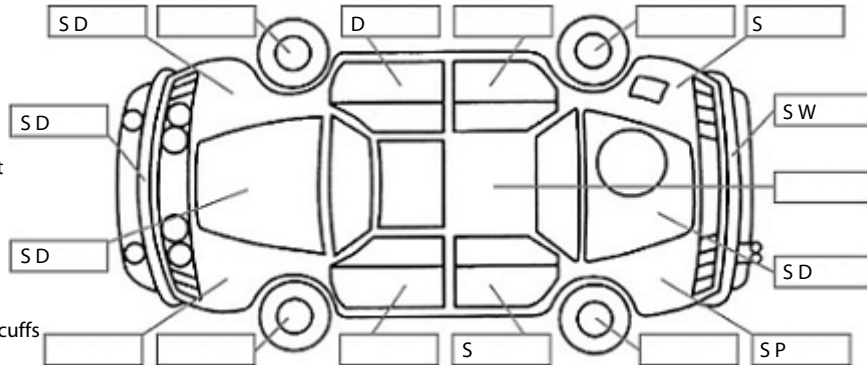

Make: Toyota	Model: Townace	Body Style: Van
Year: 2,010	Registration: JLE78	Reg Expiry: 09 Aug 2018
WoF Expiry: 15 May 2019	Odometer: 127,979 Kms	Good No: 18196392
VIN: 7AT0H615X15017839	Next Service: 127400	Service History: No

Key:

- S = scratch
- D = dent
- R = rust
- PT = paint defect
- C = crack
- P = pin dent
- * = decals
- SC = stone chips
- W = significant scuffs

Body Inspection Comments

Dent right right front rim.

Note: some defects & blemishes may not be displayed in the diagram

General Comments

Rear roof lining loose.

Road Conditions During Test Drive: Dry

Engine Timing Mechanism: Timing Chain
 Evidence of Cam Belt Replacement: Not Applicable Kms:

	Pass	Fail	N/A
Engine			
Oil level	✓		
Smoke & fumes	✓		
Performance	✓		
Noise	✓		
Cooling System			
Coolant condition	✓		
Performance	✓		
Radiator / Hoses (visual)	✓		
Transmission			
Operation	✓		
Noise	✓		
Clutch			✓
CV joints			✓
Wheel bearings	✓		
Brakes			
Performance	✓		
Hand Brake	✓		
Tyres (lowest observed tread depth of tyres)			
Left front	5	mm	
Right front	5	mm	
Left rear	7.5	mm	
Right rear	7.5	mm	
Spare		Yes	
Suspension			
Suspension performance	✓		
Steering performance	✓		
Shock absorbers	✓		
Air Conditioning / Heater			
Operation	✓		
Electrical / Accessories			
Head lights	✓		
Tail lights	✓		
Indicators	✓		
Dashboard warning lights	✓		
Wipers (front & rear)	✓		
Window winder FL	✓		
Window winder FR	✓		
Window winder RL			✓
Window winder RR			✓
Rear view mirrors	✓		
Radio (basic test only)	✓		
CD (basic test only)	✓		
Number of keys	1		
Central locking	✓		
Remote locking			✓
Sat. Nav. (basic test only)			✓
Reversing camera			✓