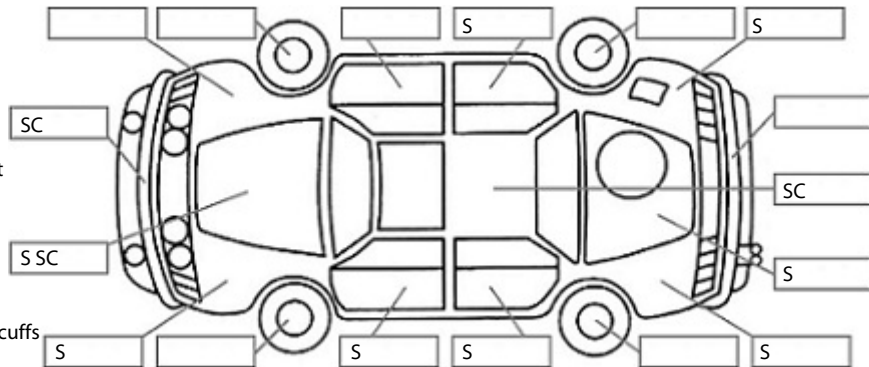

Make: Holden	Model: HSV	Body Style: Wagon
Year: 2,010	Registration: LHY250	Reg Expiry: 25 Aug 2018
WoF Expiry: 26 Apr 2019	Odometer: 156,556 Kms	Good No: 18098391
VIN: 6G1EX8EW6AL42250E	Next Service: 164000	Service History: Yes

Key:

- S = scratch
- D = dent
- R = rust
- PT = paint defect
- C = crack
- P = pin dent
- * = decals
- SC = stone chips
- W = significant scuffs

Body Inspection Comments

Stone chips on front windscreen

Note: some defects & blemishes may not be displayed in the diagram

Engine Timing Mechanism: Timing Chain
 Evidence of Cam Belt Replacement: Not Applicable Kms:

	Pass	Fail	N/A
Engine			
Oil level	✓		
Smoke & fumes	✓		
Performance	✓		
Noise	✓		
Cooling System			
Coolant condition	✓		
Performance	✓		
Radiator / Hoses (visual)	✓		
Transmission			
Operation	✓		
Noise	✓		
Clutch			✓
CV joints			✓
Wheel bearings	✓		
Brakes			
Performance	✓		
Hand Brake	✓		
Tyres (lowest observed tread depth of tyres)			
Left front	5.5	mm	
Right front	5.5	mm	
Left rear	5	mm	
Right rear	5	mm	
Spare			Yes
Suspension			
Suspension performance	✓		
Steering performance	✓		
Shock absorbers	✓		
Air Conditioning / Heater			
Operation	✓		
Electrical / Accessories			
Head lights	✓		
Tail lights	✓		
Indicators	✓		
Dashboard warning lights	✓		
Wipers (front & rear)	✓		
Window winder FL	✓		
Window winder FR	✓		
Window winder RL	✓		
Window winder RR	✓		
Rear view mirrors	✓		
Radio (basic test only)	✓		
CD (basic test only)	✓		
Number of keys	2		
Central locking	✓		
Remote locking	✓		
Sat. Nav. (basic test only)			✓
Reversing camera	✓		