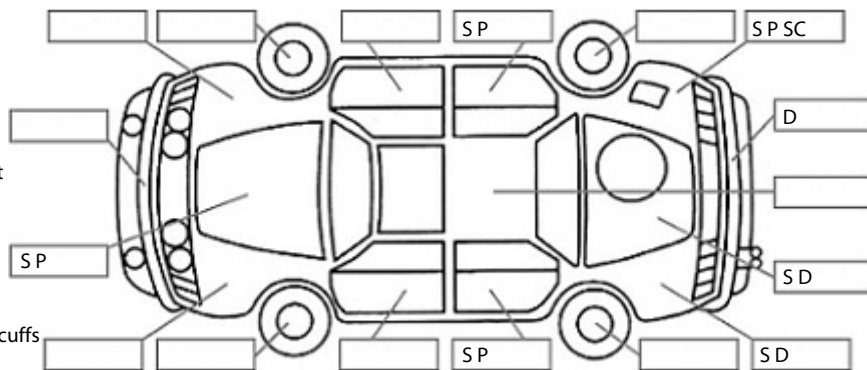

Key:

- S = scratch
- D = dent
- R = rust
- PT = paint defect
- C = crack
- P = pin dent
- * = decals
- SP = stone chips
- W = significant scuffs

Body Inspection Comments

Stone chips in the windscreen ,

Note: some defects & blemishes may not be displayed in the diagram