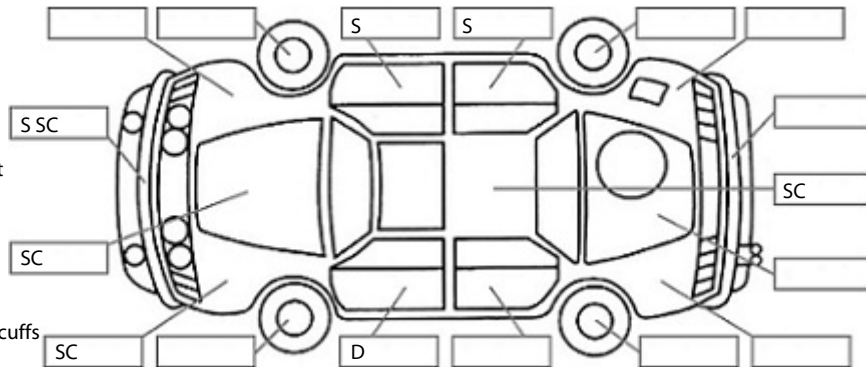

**Key:**

- S = scratch
- D = dent
- R = rust
- PT = paint defect
- C = crack
- P = pin dent
- \* = decals
- SC = stone chips
- W = significant scuffs

Body Inspection Comments

Note: some defects & blemishes may not be displayed in the diagram

Engine Timing Mechanism: Timing Chain  
 Evidence of Cam Belt Replacement: Not Applicable Kms:

	Pass	Fail	N/A
<b>Engine</b>			
Oil level	✓		
Smoke & fumes	✓		
Performance	✓		
Noise	✓		
<b>Cooling System</b>			
Coolant condition	✓		
Performance	✓		
Radiator / Hoses (visual)	✓		
<b>Transmission</b>			
Operation	✓		
Noise	✓		
Clutch			✓
CV joints	✓		
Wheel bearings	✓		
<b>Brakes</b>			
Performance	✓		
Hand Brake	✓		
<b>Tyres</b> (lowest observed tread depth of tyres)			
Left front	7	mm	
Right front	7	mm	
Left rear	7	mm	
Right rear	7	mm	
Spare		No	
<b>Suspension</b>			
Suspension performance	✓		
Steering performance	✓		
Shock absorbers	✓		
<b>Air Conditioning / Heater</b>			
Operation	✓		
<b>Electrical / Accessories</b>			
Head lights	✓		
Tail lights	✓		
Indicators	✓		
Dashboard warning lights	✓		
Wipers (front & rear)	✓		
Window winder FL	✓		
Window winder FR	✓		
Window winder RL	✓		
Window winder RR	✓		
Rear view mirrors	✓		
Radio (basic test only)	✓		
CD (basic test only)	✓		
Number of keys	1		
Central locking	✓		
Remote locking	✓		
Sat. Nav. (basic test only)			✓
Reversing camera			✓