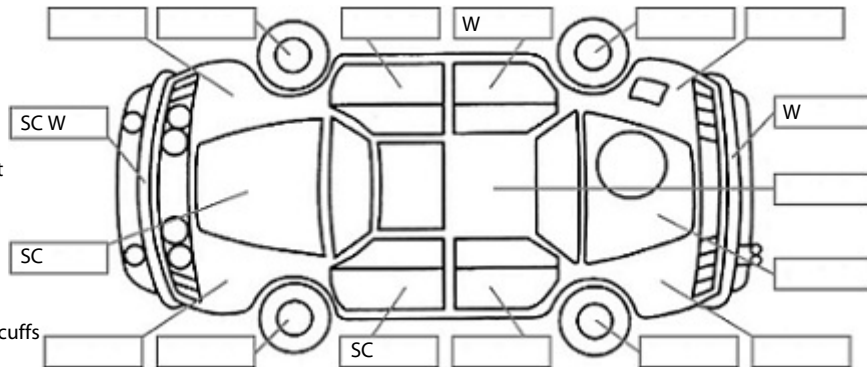

Key:

- S = scratch
- D = dent
- R = rust
- PT = paint defect
- C = crack
- P = pin dent
- * = decals
- SC = stone chips
- W = significant scuffs

Body Inspection Comments

Note: some defects & blemishes may not be displayed in the diagram

Engine Timing Mechanism: Timing Chain
 Evidence of Cam Belt Replacement: Not Applicable Kms:

	Pass	Fail	N/A
Engine			
Oil level	✓		
Smoke & fumes	✓		
Performance	✓		
Noise	✓		
Cooling System			
Coolant condition	✓		
Performance	✓		
Radiator / Hoses (visual)	✓		
Transmission			
Operation	✓		
Noise	✓		
Clutch			✓
CV joints	✓		
Wheel bearings	✓		
Brakes			
Performance	✓		
Hand Brake	✓		
Tyres (lowest observed tread depth of tyres)			
Left front	4.0	mm	
Right front	4.0	mm	
Left rear	5.0	mm	
Right rear	5.0	mm	
Spare	Yes		
Suspension			
Suspension performance	✓		
Steering performance	✓		
Shock absorbers	✓		
Air Conditioning / Heater			
Operation	✓		
Electrical / Accessories			
Head lights	✓		
Tail lights	✓		
Indicators	✓		
Dashboard warning lights	✓		
Wipers (front & rear)	✓		
Window winder FL	✓		
Window winder FR	✓		
Window winder RL	✓		
Window winder RR	✓		
Rear view mirrors	✓		
Radio (basic test only)	✓		
CD (basic test only)	✓		
Number of keys	2		
Central locking	✓		
Remote locking	✓		
Sat. Nav. (basic test only)	✓		
Reversing camera	✓		