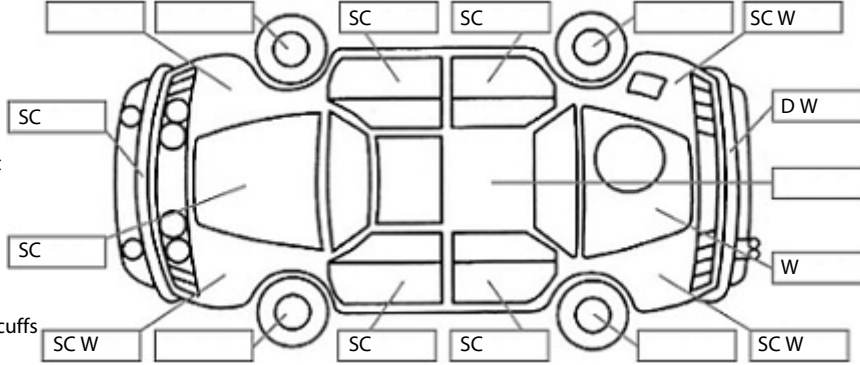

Key:

- S = scratch
- D = dent
- R = rust
- PT = paint defect
- C = crack
- P = pin dent
- * = decals
- SC = stone chips
- W = significant scuffs

Body Inspection Comments

Note: some defects & blemishes may not be displayed in the diagram