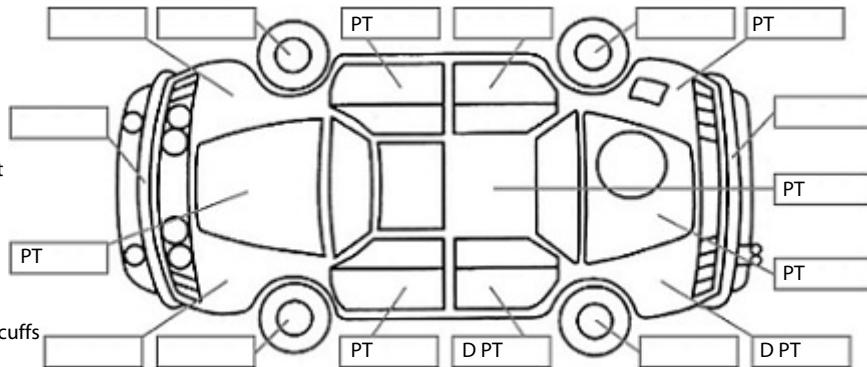

Key:

- S = scratch
- D = dent
- R = rust
- PT = paint defect
- C = crack
- P = pin dent
- * = decals
- SC = stone chips
- W = significant scuffs

Body Inspection Comments

R lens taped in

Note: some defects & blemishes may not be displayed in the diagram