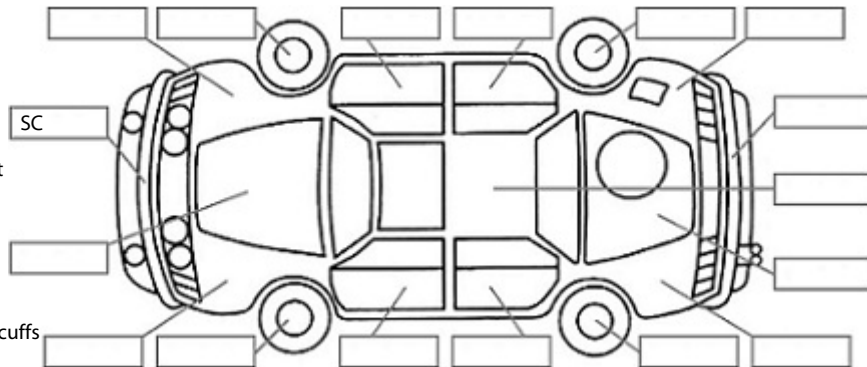

Key:

- S = scratch
- D = dent
- R = rust
- PT = paint defect
- C = crack
- P = pin dent
- * = decals
- SC = stone chips
- W = significant scuffs

Body Inspection Comments

Engine under rear interior cover

Note: some defects & blemishes may not be displayed in the diagram