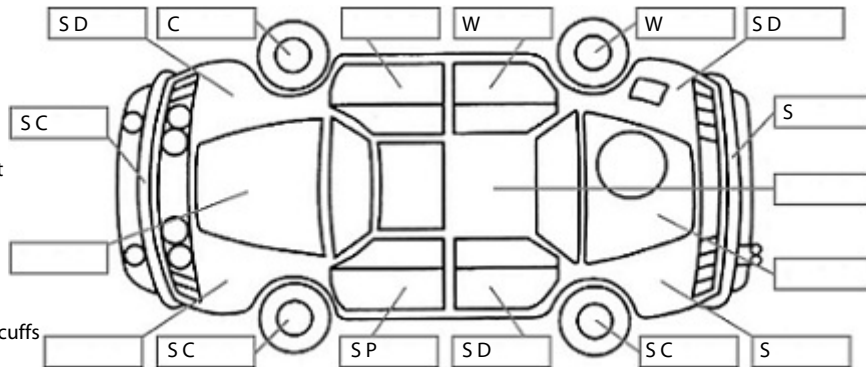

Make: Toyota	Model: Will	Body Style: Hatchback
Year: 2004	Registration: LFM874	Reg Expiry: 04 May 2019
WoF Expiry: 19 Mar 2019	Odometer: 104,154 Kms	Good No: 18018448
VIN: 7AT0H63PX17025161	Next Service: 102,000kms	Service History: No

Key:

- S = scratch
- D = dent
- R = rust
- PT = paint defect
- C = crack
- P = pin dent
- * = decals
- SC = stone chips
- W = significant scuffs

Note: some defects & blemishes may not be displayed in the diagram

Body Inspection Comments

Front bumper clips broken.
 Grille broken.
 R/H wing mirror glass & casing broken.
 Stone chipped & scratched screen.

Conditions During Body Inspection: Dry

Under Carriage & Under Bonnet Inspection Comments