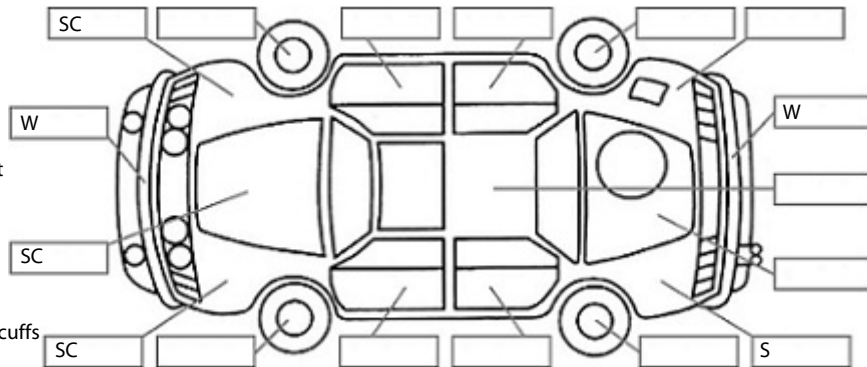

<b>Make:</b> Hyundai	<b>Model:</b> Tucson	<b>Body Style:</b> SUV
<b>Year:</b> 2009	<b>Registration:</b> FAM720	<b>Reg Expiry:</b> 30 Jun 2019
<b>WoF Expiry:</b> 21 Jun 2019	<b>Odometer:</b> 139,557 Kms	<b>Good No:</b> 18017398
<b>VIN:</b> KMHJN81BR9U093466	<b>Next Service:</b> 149600	<b>Service History:</b> No

**Key:**

- S = scratch
- D = dent
- R = rust
- PT = paint defect
- C = crack
- P = pin dent
- \* = decals
- SC = stone chips
- W = significant scuffs

**Body Inspection Comments**

Note: some defects &amp; blemishes may not be displayed in the diagram