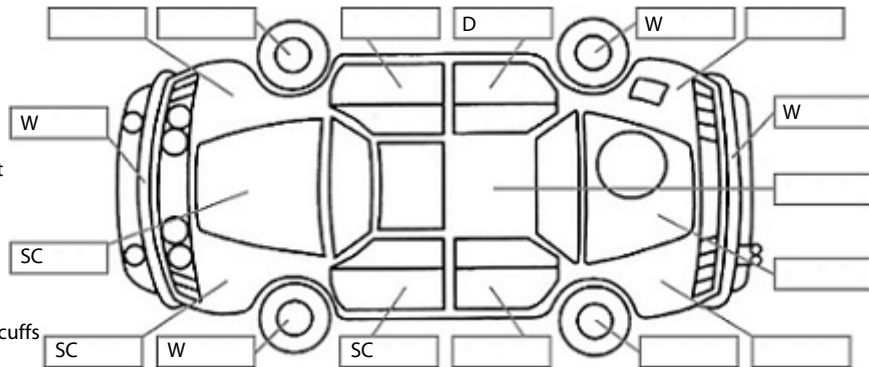

<b>Make:</b> Toyota	<b>Model:</b> Kluger	<b>Body Style:</b> SUV
<b>Year:</b> 2002	<b>Registration:</b> FBC878	<b>Reg Expiry:</b> 23 Feb 2020
<b>WoF Expiry:</b> 06 Mar 2019	<b>Odometer:</b> 150,529 Kms	<b>Good No:</b> 18017346
<b>VIN:</b> 7A8H6420709073710	<b>Next Service:</b> 159000	<b>Service History:</b> No

**Key:**

- S = scratch
- D = dent
- R = rust
- PT = paint defect
- C = crack
- P = pin dent
- \* = decals
- SC = stone chips
- W = significant scuffs

**Body Inspection Comments**

Note: some defects & blemishes may not be displayed in the diagram