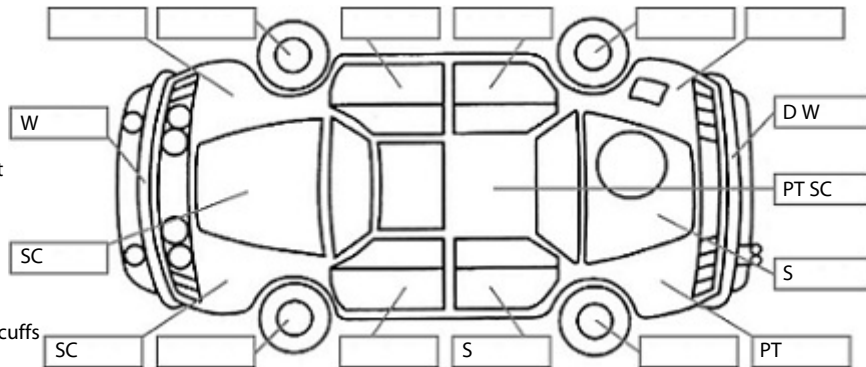

Key:

- S = scratch
- D = dent
- R = rust
- PT = paint defect
- C = crack
- P = pin dent
- * = decals
- SC = stone chips
- W = significant scuffs

Body Inspection Comments

Note: some defects & blemishes may not be displayed in the diagram

Stone chips front screen. Drivers door rubber worn out

Conditions During Body Inspection: Dry

Under Carriage & Under Bonnet Inspection Comments

Interior Comments

Seats	Good
Carpets	Good
Panels	Good
Dashboard	Good