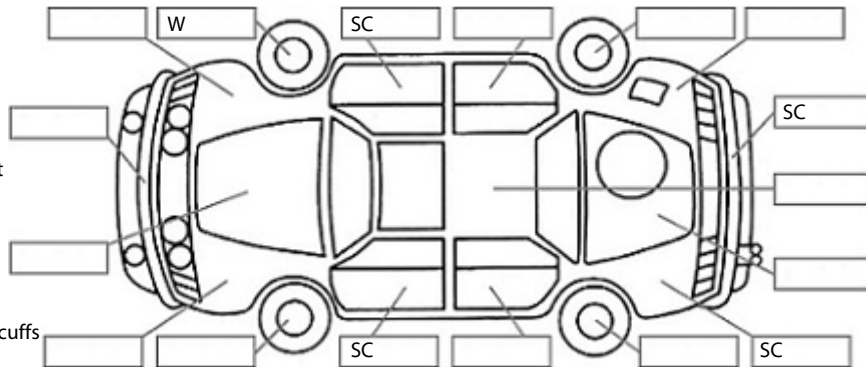

Key:

- S = scratch
- D = dent
- R = rust
- PT = paint defect
- C = crack
- P = pin dent
- * = decals
- SC = stone chips
- W = significant scuffs

Body Inspection Comments

Note: some defects & blemishes may not be displayed in the diagram

Engine Timing Mechanism: Timing Chain
 Evidence of Cam Belt Replacement: Not Applicable Kms:

	Pass	Fail	N/A
Engine			
Oil level	✓		
Smoke & fumes	✓		
Performance	✓		
Noise	✓		
Cooling System			
Coolant condition	✓		
Performance	✓		
Radiator / Hoses (visual)	✓		
Transmission			
Operation	✓		
Noise	✓		
Clutch			✓
CV joints	✓		
Wheel bearings	✓		
Brakes			
Performance	✓		
Hand Brake	✓		
Tyres (lowest observed tread depth of tyres)			
Left front	5.7	mm	
Right front	5.7	mm	
Left rear	4.8	mm	
Right rear	8.0	mm	
Spare	Yes		
Suspension			
Suspension performance	✓		
Steering performance	✓		
Shock absorbers	✓		
Air Conditioning / Heater			
Operation	✓		
Electrical / Accessories			
Head lights	✓		
Tail lights	✓		
Indicators	✓		
Dashboard warning lights	✓		
Wipers (front & rear)	✓		
Window winder FL	✓		
Window winder FR	✓		
Window winder RL	✓		
Window winder RR	✓		
Rear view mirrors	✓		
Radio (basic test only)	✓		
CD (basic test only)	✓		
Number of keys	2		
Central locking	✓		
Remote locking	✓		
Sat. Nav. (basic test only)			✓
Reversing camera	✓		