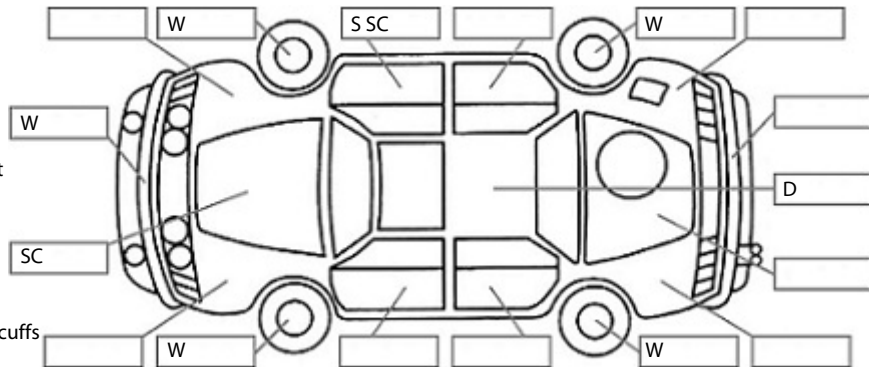

<b>Make:</b> KIA	<b>Model:</b> RIO	<b>Body Style:</b> Hatchback
<b>Year:</b> 2013	<b>Registration:</b> GUR508	<b>Reg Expiry:</b> 04 Jul 2020
<b>WoF Expiry:</b> 29 Oct 2020	<b>Odometer:</b> 40,987 Kms	<b>Good No:</b> 18013502
<b>VIN:</b> KNADN312MD620109	<b>Next Service:</b> 50900	<b>Service History:</b> No

**Key:**

- S = scratch
- D = dent
- R = rust
- PT = paint defect
- C = crack
- P = pin dent
- \* = decals
- SC = stone chips
- W = significant scuffs

Body Inspection Comments

Dent right inner sill

Note: some defects & blemishes may not be displayed in the diagram

Engine Timing Mechanism: Timing Chain

Evidence of Cam Belt Replacement: Not Applicable Kms:

	Pass	Fail	N/A
<b>Engine</b>			
Oil level	✓		
Smoke & fumes	✓		
Performance	✓		
Noise	✓		
<b>Cooling System</b>			
Coolant condition	✓		
Performance	✓		
Radiator / Hoses (visual)	✓		
<b>Transmission</b>			
Operation	✓		
Noise	✓		
Clutch			✓
CV joints	✓		
Wheel bearings	✓		
<b>Brakes</b>			
Performance	✓		
Hand Brake	✓		
<b>Tyres</b> (lowest observed tread depth of tyres)			
Left front	6.0	mm	
Right front	6.0	mm	
Left rear	2.0	mm	
Right rear	3.0	mm	
Spare	Yes		
<b>Suspension</b>			
Suspension performance	✓		
Steering performance	✓		
Shock absorbers	✓		
<b>Air Conditioning / Heater</b>			
Operation	✓		
<b>Electrical / Accessories</b>			
Head lights	✓		
Tail lights	✓		
Indicators	✓		
Dashboard warning lights	✓		
Wipers (front & rear)	✓		
Window winder FL	✓		
Window winder FR	✓		
Window winder RL			✓
Window winder RR			✓
Rear view mirrors	✓		
Radio (basic test only)	✓		
CD (basic test only)	✓		
Number of keys	2		
Central locking	✓		
Remote locking	✓		
Sat. Nav. (basic test only)			✓
Reversing camera			✓