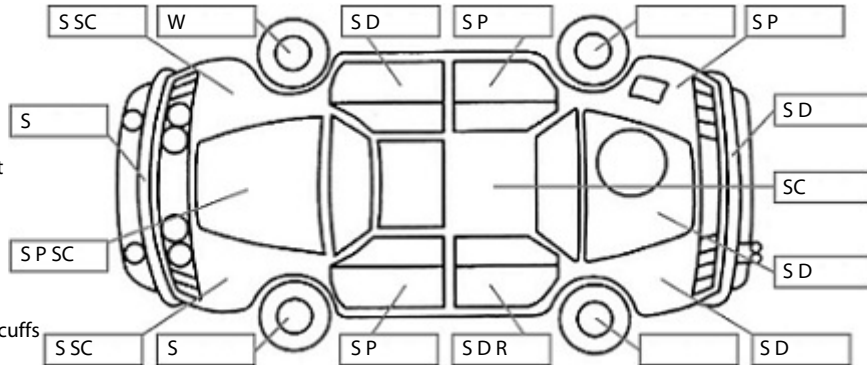

<b>Make:</b> Toyota	<b>Model:</b> Hiace	<b>Body Style:</b> Van
<b>Year:</b> 2014	<b>Registration:</b> HLE923	<b>Reg Expiry:</b> 12 Mar 2020
<b>WoF Expiry:</b> 17 Jul 2020	<b>Odometer:</b> 109,226 Kms	<b>Good No:</b> 18011846
<b>VIN:</b> JTFHT02P600138816	<b>Next Service:</b> 114,000kms	<b>Service History:</b> Yes

**Key:**

- S = scratch
- D = dent
- R = rust
- PT = paint defect
- C = crack
- P = pin dent
- \* = decals
- SC = stone chips
- W = significant scuffs

**Body Inspection Comments**

Tow hook cover missing.  
L/H sill dented & scratched.  
Drivers door step plate worn.

Note: some defects & blemishes may not be displayed in the diagram

Conditions During Body Inspection: Wet

**Under Carriage & Under Bonnet Inspection Comments**

OK.

**Interior Comments**

Seats	Average
Carpets	Hole on drivers side.
Panels	cargo area panels damaged, & scratches & scuffs
Dashboard	3 vents broken.