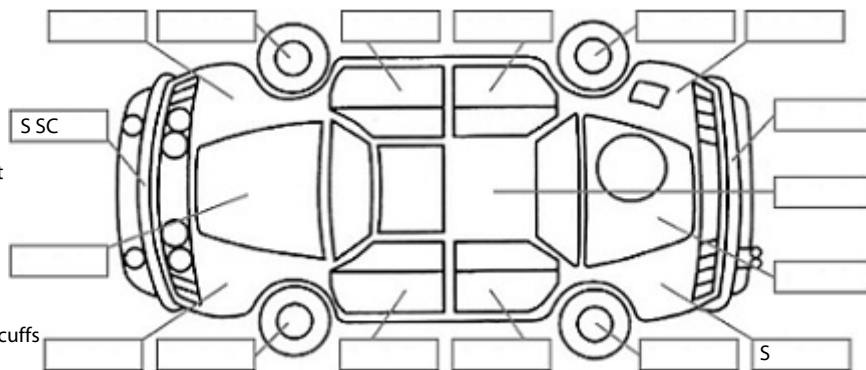

<b>Make:</b> Hyundai	<b>Model:</b> Iload	<b>Body Style:</b> Van
<b>Year:</b> 2016	<b>Registration:</b> KCH258	<b>Reg Expiry:</b> 26 Sep 2020
<b>WoF Expiry:</b> 18 Sep 2020	<b>Odometer:</b> 32,320 Kms	<b>Good No:</b> 18011642
<b>VIN:</b> KMFWBX7KMHU8591	<b>Next Service:</b> 43000	<b>Service History:</b> No

**Key:**

- S = scratch
- D = dent
- R = rust
- PT = paint defect
- C = crack
- P = pin dent
- \* = decals
- SC = stone chips
- W = significant scuffs

Body Inspection Comments

Note: some defects & blemishes may not be displayed in the diagram