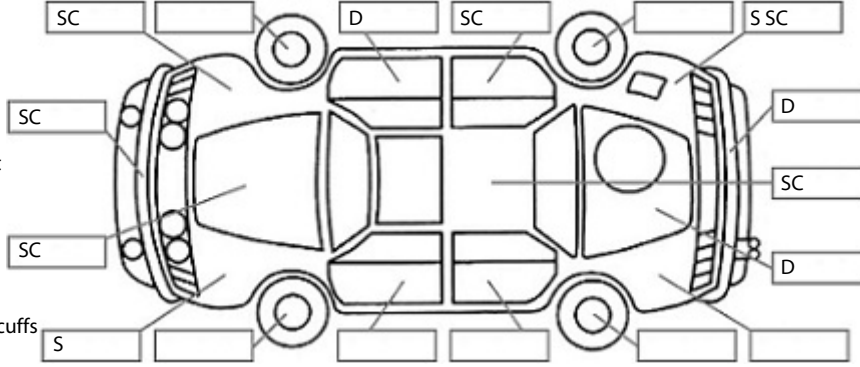

Key:

- S = scratch
- D = dent
- R = rust
- PT = paint defect
- C = crack
- P = pin dent
- * = decals
- SC = stone chips
- W = significant scuffs

Body Inspection Comments

Note: some defects & blemishes may not be displayed in the diagram

Stone chips front screen. Right running board bent. Dent right cant rail

Conditions During Body Inspection: Dry

Under Carriage & Under Bonnet Inspection Comments

Interior Comments

Seats	Good
Carpets	Good
Panels	Good
Dashboard	Good