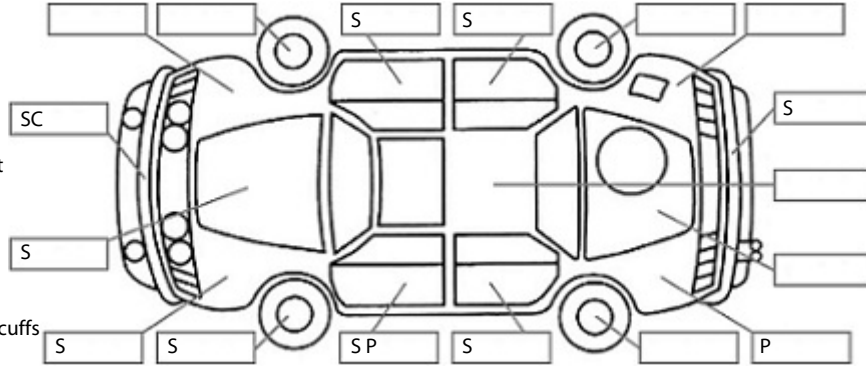

Key:

- S = scratch
- D = dent
- R = rust
- PT = paint defect
- C = crack
- P = pin dent
- * = decals
- SC = stone chips
- W = significant scuffs

Body Inspection Comments

Note: some defects & blemishes may not be displayed in the diagram

Engine Timing Mechanism: Timing Chain
Evidence of Cam Belt Replacement: Not Applicable Kms:

	Pass	Fail	N/A
Engine			
Oil level	✓		
Smoke & fumes	✓		
Performance	✓		
Noise	✓		
Cooling System			
Coolant condition	✓		
Performance	✓		
Radiator / Hoses (visual)	✓		
Transmission			
Operation	✓		
Noise	✓		
Clutch			✓
CV joints	✓		
Wheel bearings	✓		
Brakes			
Performance	✓		
Hand Brake	✓		
Tyres (lowest observed tread depth of tyres)			
Left front	5.0	mm	
Right front	5.0	mm	
Left rear	5.0	mm	
Right rear	5.0	mm	
Spare	Yes		
Suspension			
Suspension performance	✓		
Steering performance	✓		
Shock absorbers	✓		
Air Conditioning / Heater			
Operation	✓		
Electrical / Accessories			
Head lights	✓		
Tail lights	✓		
Indicators	✓		
Dashboard warning lights	✓		
Wipers (front & rear)	✓		
Window winder FL	✓		
Window winder FR	✓		
Window winder RL	✓		
Window winder RR	✓		
Rear view mirrors	✓		
Radio (basic test only)	✓		
CD (basic test only)	✓		
Number of keys	2		
Central locking	✓		
Remote locking	✓		
Sat. Nav. (basic test only)			✓
Reversing camera	✓		