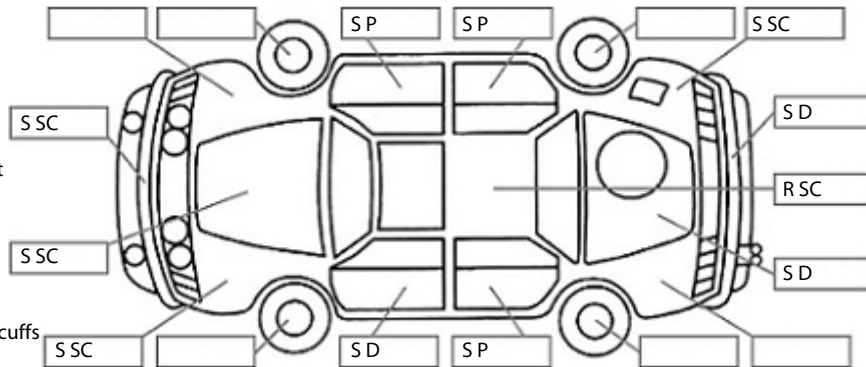

Make: Nissan	Model: Navara	Body Style: Utility
Year: 2009	Registration: MCE492	Reg Expiry: 02 Oct 2019
WoF Expiry: 03 Apr 2020	Odometer: 131,005 Kms	Good No: 17997138
VIN: VSKCVND40A0358575	Next Service: ?	Service History: No

Key:

- S = scratch
- D = dent
- R = rust
- PT = paint defect
- C = crack
- P = pin dent
- * = decals
- SC = stone chips
- W = significant scuffs

Body Inspection Comments

Note: some defects & blemishes may not be displayed in the diagram