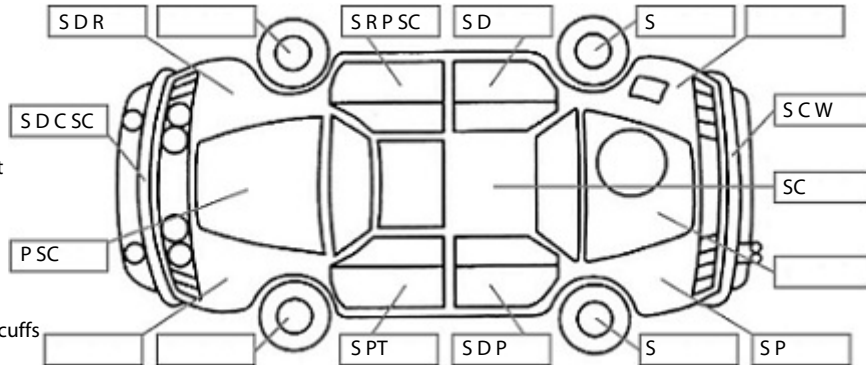

Key:

- S = scratch
- D = dent
- R = rust
- PT = paint defect
- C = crack
- P = pin dent
- * = decals
- SC = stone chips
- W = significant scuffs

Body Inspection Comments

Note: some defects & blemishes may not be displayed in the diagram

- A crack & hole in right front corner of front bumper.
- Right rear corner of rear bumper is cracked, bent out of shape & not fitting correctly.
- Right rear corner backing sensor has been pushed inside bumper.
- Dent in right side sill, under drivers door & a small dent in left side sill.

Conditions During Body Inspection: Dry

Under Carriage & Under Bonnet Inspection Comments

- Oil leak around engine sump pan & from between engine & gearbox.

Interior Comments

Seats	Average
Carpets	Good
Panels	Good
Dashboard	Good