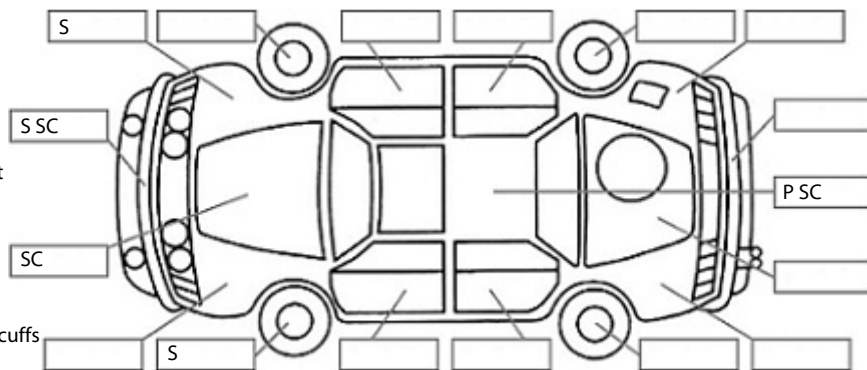

Key:

- S = scratch
- D = dent
- R = rust
- PT = paint defect
- C = crack
- P = pin dent
- * = decals
- SC = stone chips
- W = significant scuffs

Body Inspection Comments

Note: some defects & blemishes may not be displayed in the diagram

 Engine Timing Mechanism: Timing Chain
 Evidence of Cam Belt Replacement: Not Applicable Kms:

	Pass	Fail	N/A
Engine			
Oil level	✓		
Smoke & fumes	✓		
Performance	✓		
Noise	✓		
Cooling System			
Coolant condition	✓		
Performance	✓		
Radiator / Hoses (visual)	✓		
Transmission			
Operation	✓		
Noise	✓		
Clutch	✓		
CV joints	✓		
Wheel bearings	✓		
Brakes			
Performance	✓		
Hand Brake	✓		
Tyres (lowest observed tread depth of tyres)			
Left front	7.6	mm	
Right front	7.6	mm	
Left rear	7.0	mm	
Right rear	7.0	mm	
Spare	Yes		
Suspension			
Suspension performance	✓		
Steering performance	✓		
Shock absorbers	✓		
Air Conditioning / Heater			
Operation	✓		
Electrical / Accessories			
Head lights	✓		
Tail lights	✓		
Indicators	✓		
Dashboard warning lights	✓		
Wipers (front & rear)	✓		
Window winder FL	✓		
Window winder FR	✓		
Window winder RL	✓		
Window winder RR	✓		
Rear view mirrors	✓		
Radio (basic test only)	✓		
CD (basic test only)	✓		
Number of keys	2		
Central locking	✓		
Remote locking	✓		
Sat. Nav. (basic test only)	✓		
Reversing camera	✓		