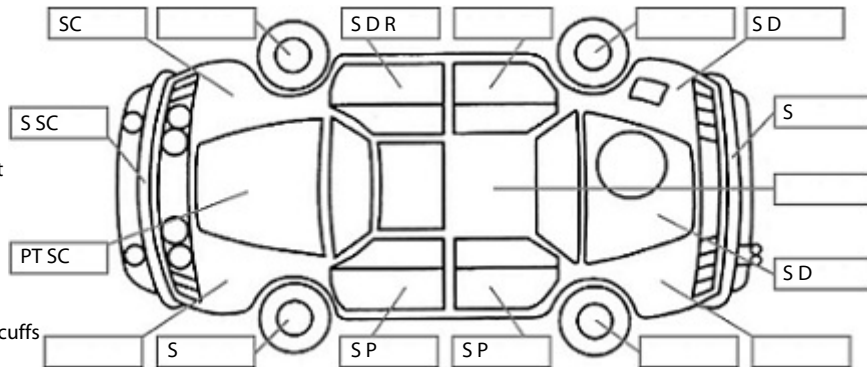

Make: Hyundai	Model: Iload	Body Style: Van
Year: 2014	Registration: HKW792	Reg Expiry: 17 Sep 2019
WoF Expiry: 23 Aug 2020	Odometer: 205,961 Kms	Good No: 17990485
VIN: KMFWBX7KLEU65314	Next Service: 220,000kms	Service History: No

Key:

- S = scratch
- D = dent
- R = rust
- PT = paint defect
- C = crack
- P = pin dent
- * = decals
- SC = stone chips
- W = significant scuffs

Body Inspection Comments

Note: some defects & blemishes may not be displayed in the diagram

Small hole in drivers door from where it has been dented.

Conditions During Body Inspection: Dry

Under Carriage & Under Bonnet Inspection Comments
Interior Comments

Seats	Good
Carpets	Good
Panels	Good
Dashboard	Good