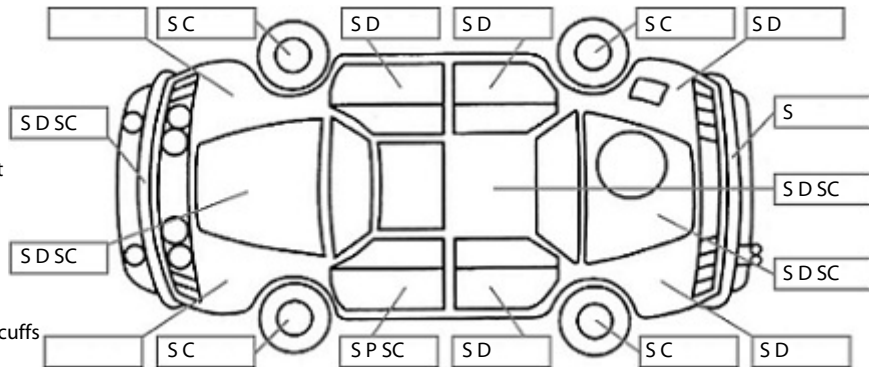

Key:

- S = scratch
- D = dent
- R = rust
- PT = paint defect
- C = crack
- P = pin dent
- * = decals
- SC = stone chips
- W = significant scuffs

Body Inspection Comments

Note: some defects & blemishes may not be displayed in the diagram