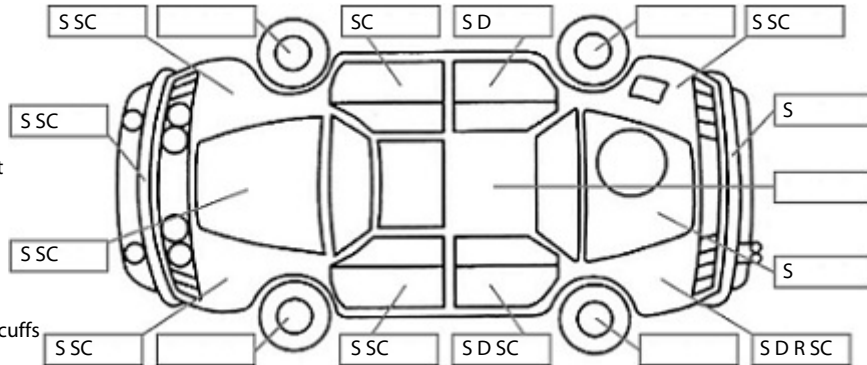

<b>Make:</b> Ssangyong	<b>Model:</b> Korando	<b>Body Style:</b> SUV
<b>Year:</b> 2014	<b>Registration:</b> HSK568	<b>Reg Expiry:</b> 15 Oct 2019
<b>WoF Expiry:</b> 09 May 2020	<b>Odometer:</b> 143,302 Kms	<b>Good No:</b> 17983095
<b>VIN:</b> KPTB0A18SEP184857	<b>Next Service:</b> 155200	<b>Service History:</b> No

**Key:**

- S = scratch
- D = dent
- R = rust
- PT = paint defect
- C = crack
- P = pin dent
- \* = decals
- SC = stone chips
- W = significant scuffs

Body Inspection Comments

Note: some defects & blemishes may not be displayed in the diagram