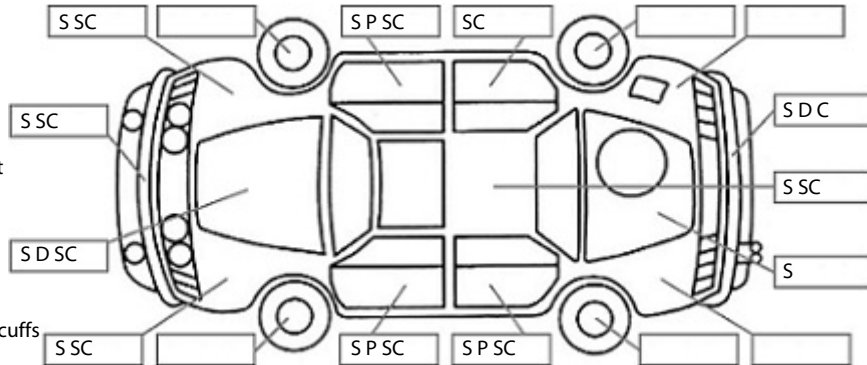

Key:

- S = scratch
- D = dent
- R = rust
- PT = paint defect
- C = crack
- P = pin dent
- * = decals
- SC = stone chips
- W = significant scuffs

Body Inspection Comments

Minor stone chips in the windscreen ,

Note: some defects & blemishes may not be displayed in the diagram

Conditions During Body Inspection: Dry

Under Carriage & Under Bonnet Inspection Comments

Interior Comments

Seats	wear and tear ,
Carpets	Average
Panels	Average
Dashboard	Average