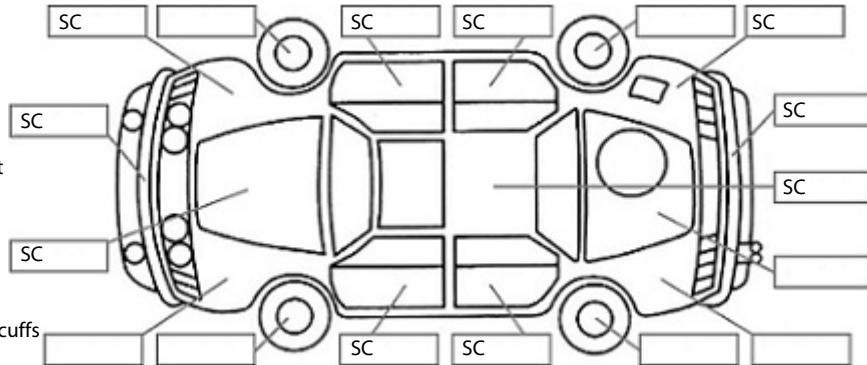

**Key:**

- S = scratch
- D = dent
- R = rust
- PT = paint defect
- C = crack
- P = pin dent
- \* = decals
- SC = stone chips
- W = significant scuffs

**Body Inspection Comments**

Small w/Screen chip right side lower,

Note: some defects & blemishes may not be displayed in the diagram

Conditions During Body Inspection: Dry

**Under Carriage & Under Bonnet Inspection Comments**

Dirty underneath,

**Interior Comments**

Seats	R/F Seat Worn
Carpets	Average
Panels	Average
Dashboard	Good

**General Comments**

/

Road Conditions During Test Drive: Dry

Engine Timing Mechanism: Timing Chain  
 Evidence of Cam Belt Replacement: Not Applicable Kms:

	Pass	Fail	N/A
<b>Engine</b>			
Oil level	✓		
Smoke & fumes	✓		
Performance	✓		
Noise	✓		
<b>Cooling System</b>			
Coolant condition	✓		
Performance	✓		
Radiator / Hoses (visual)	✓		
<b>Transmission</b>			
Operation	✓		
Noise	✓		
Clutch			✓
CV joints	✓		
Wheel bearings	✓		
<b>Brakes</b>			
Performance	✓		
Hand Brake	✓		
<b>Tyres</b> (lowest observed tread depth of tyres)			
Left front	6.0	mm	
Right front	6.0	mm	
Left rear	6.0	mm	
Right rear	6.0	mm	
Spare	Yes		
<b>Suspension</b>			
Suspension performance	✓		
Steering performance	✓		
Shock absorbers	✓		
<b>Air Conditioning / Heater</b>			
Operation	✓		
<b>Electrical / Accessories</b>			
Head lights	✓		
Tail lights	✓		
Indicators	✓		
Dashboard warning lights	✓		
Wipers (front & rear)	✓		
Window winder FL	✓		
Window winder FR	✓		
Window winder RL	✓		
Window winder RR	✓		
Rear view mirrors	✓		
Radio (basic test only)	✓		
CD (basic test only)	✓		
Number of keys	1		
Central locking	✓		
Remote locking	✓		
Sat. Nav. (basic test only)			✓
Reversing camera	✓		