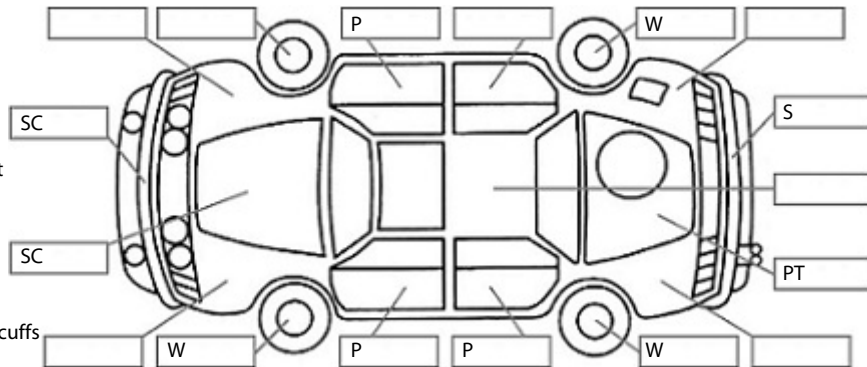

Key:

- S = scratch
- D = dent
- R = rust
- PT = paint defect
- C = crack
- P = pin dent
- * = decals
- SC = stone chips
- W = significant scuffs

Body Inspection Comments

Note: some defects & blemishes may not be displayed in the diagram