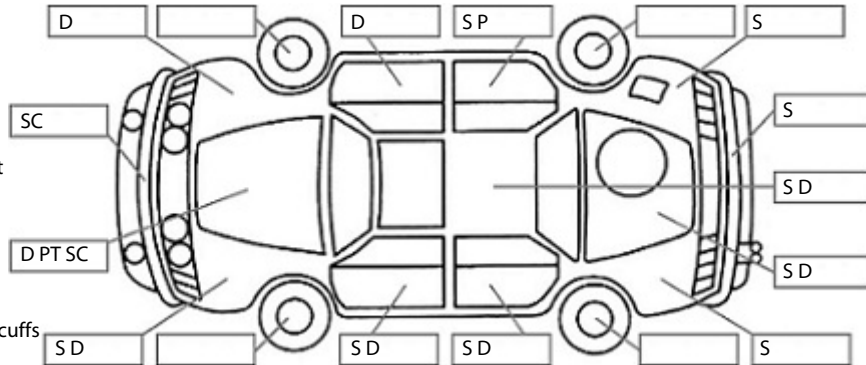

Make: KIA	Model: Sportage	Body Style: SUV
Year: 1999	Registration: YC2370	Reg Expiry: 30 Jun 2019
WoF Expiry: 28 Aug 2019	Odometer: 327,268 Kms	Good No: 17973096
VIN: KNEJA5533W5430470	Next Service: 337000	Service History: No

Key:

- S = scratch
- D = dent
- R = rust
- PT = paint defect
- C = crack
- P = pin dent
- * = decals
- SC = stone chips
- W = significant scuffs

Body Inspection Comments

Note: some defects & blemishes may not be displayed in the diagram