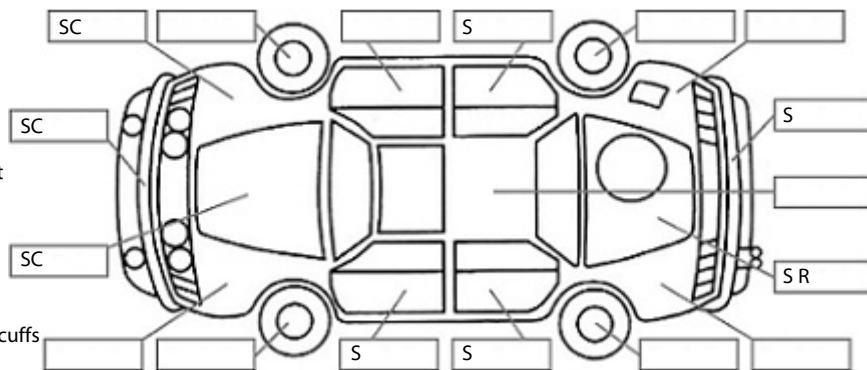

Key:

- S = scratch
- D = dent
- R = rust
- PT = paint defect
- C = crack
- P = pin dent
- * = decals
- SC = stone chips
- W = significant scuffs

Body Inspection Comments

Average

Note: some defects & blemishes may not be displayed in the diagram

Conditions During Body Inspection: Dry

Under Carriage & Under Bonnet Inspection Comments

Bad engine oil leaks

Interior Comments

Seats	Poor
Carpets	Poor
Panels	Poor
Dashboard	Poor

General Comments

Poor transmission shift
 Poor brake performance and suspension
 Engine check light on